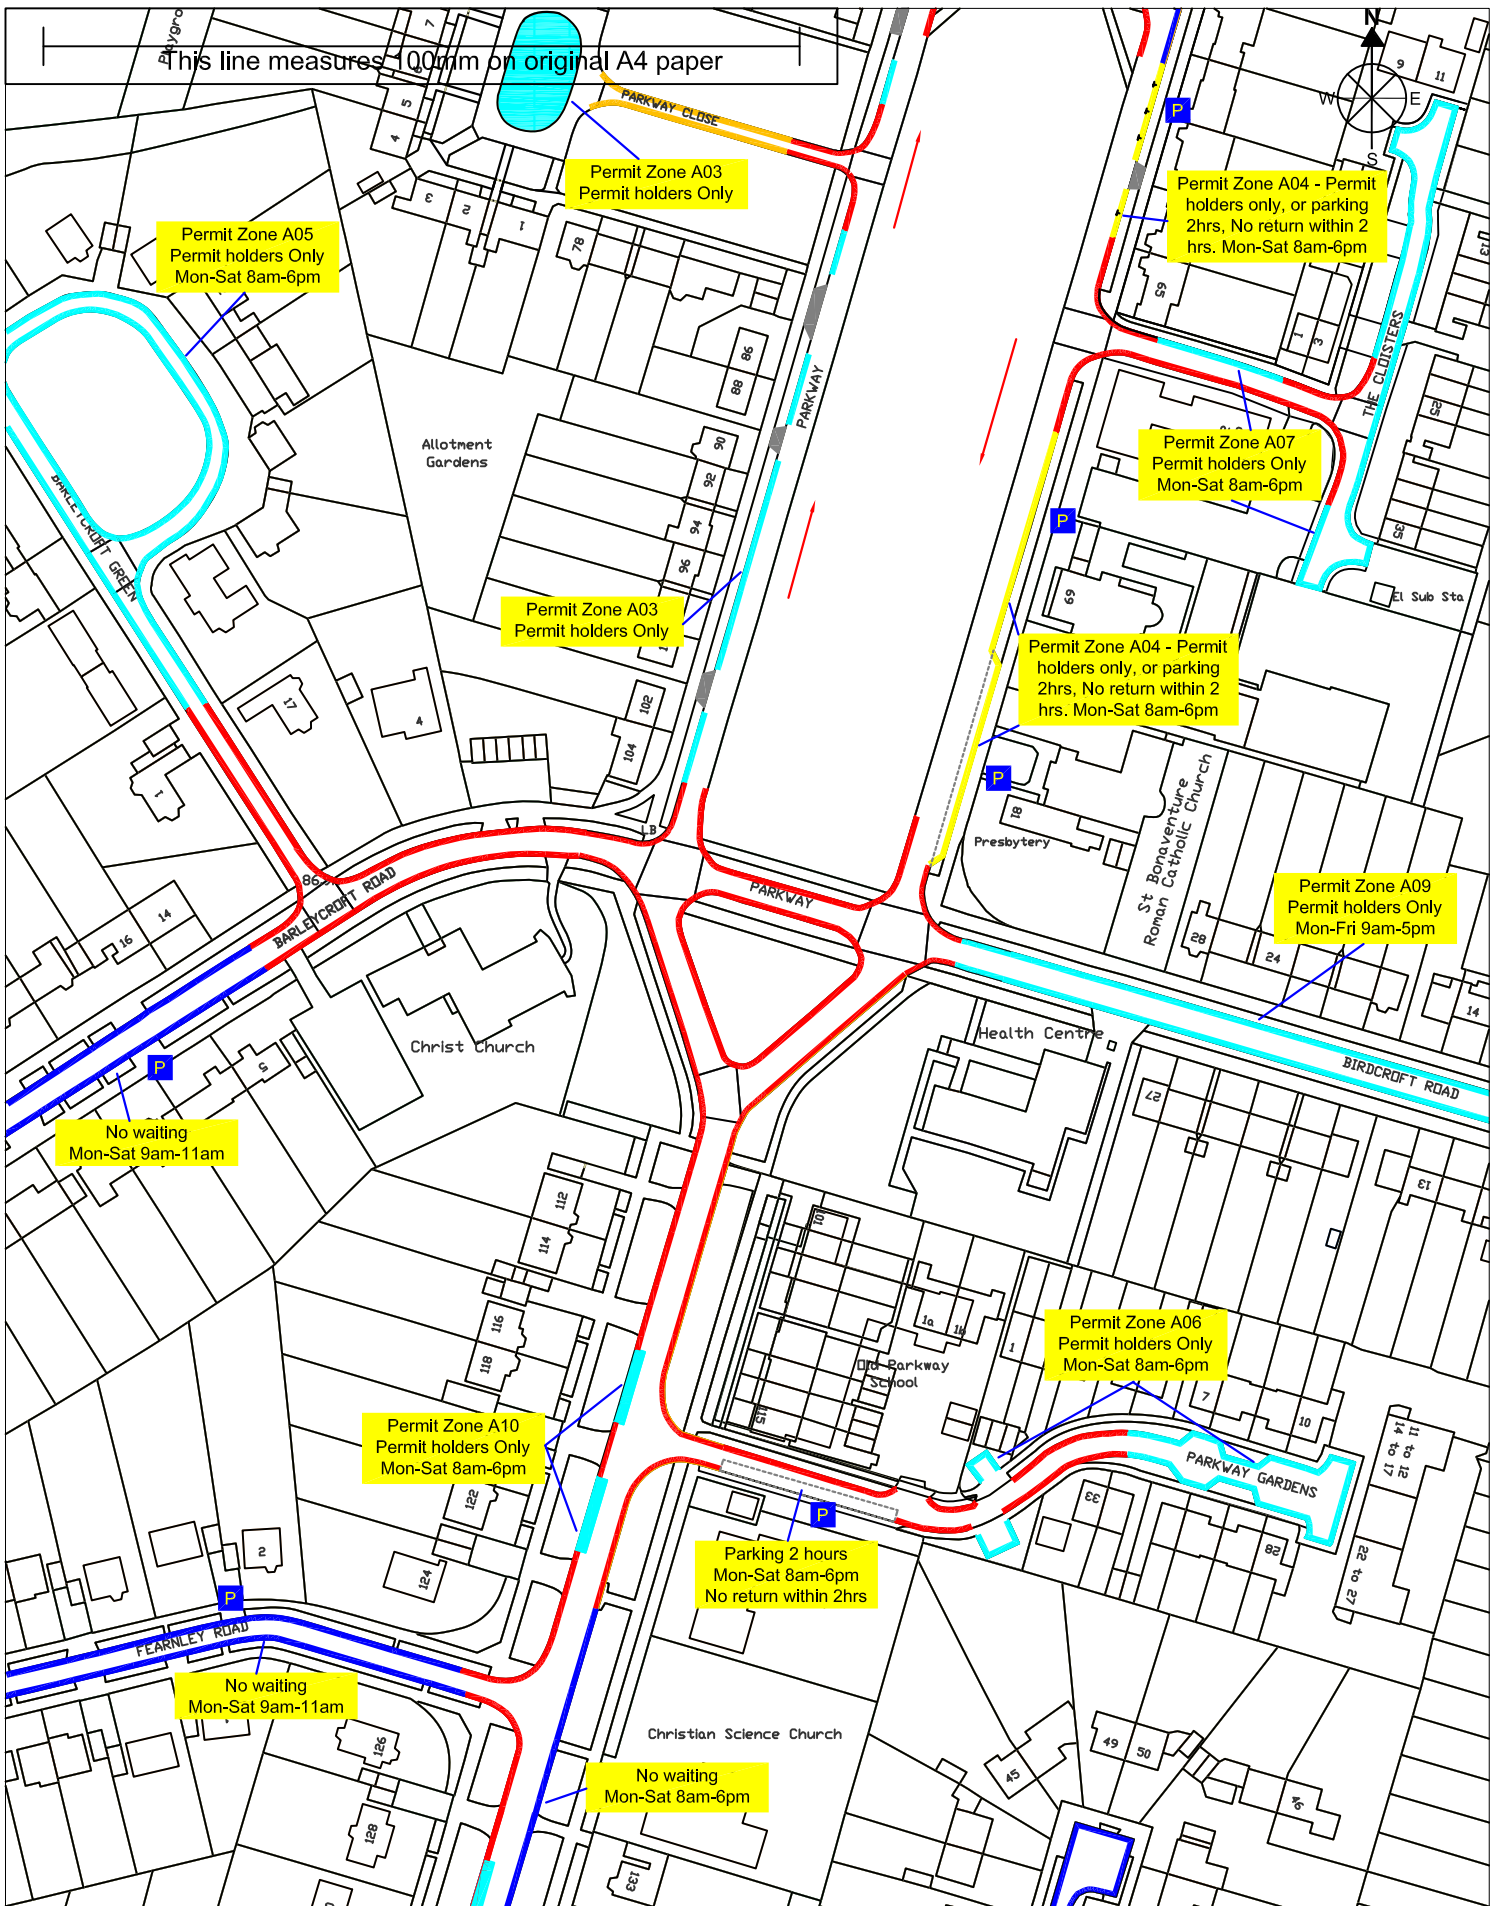

This line measures 100mm on original A4 paper

**Title - CURRENT WAITING RESTRICTIONS, PARKWAY, WGC**

**Key**

- No waiting at any time
- Resident permit parking zone
- Limited waiting period
- Shared use parking bay

Scale - 1: 1500 on A4  
 Drawn - 19.02.2019  
 By - JC of Parking Services  
 Drawing - 1 of 1